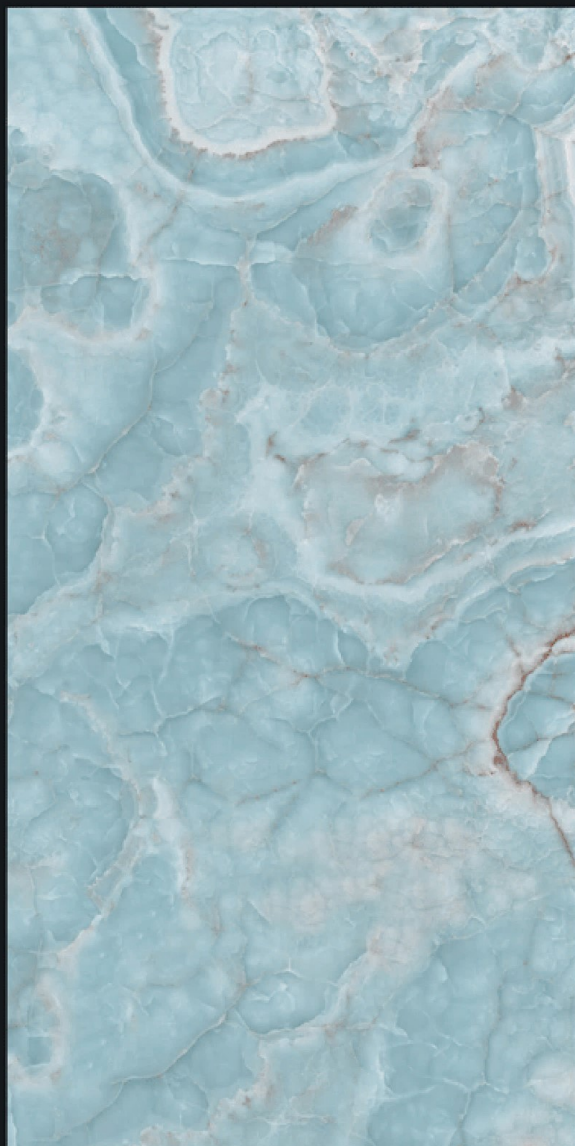

KOSMA
COLLECTION

800x1600mm

GEMSER
TILES
Luxurious Sparkling

CATALIST ONYX