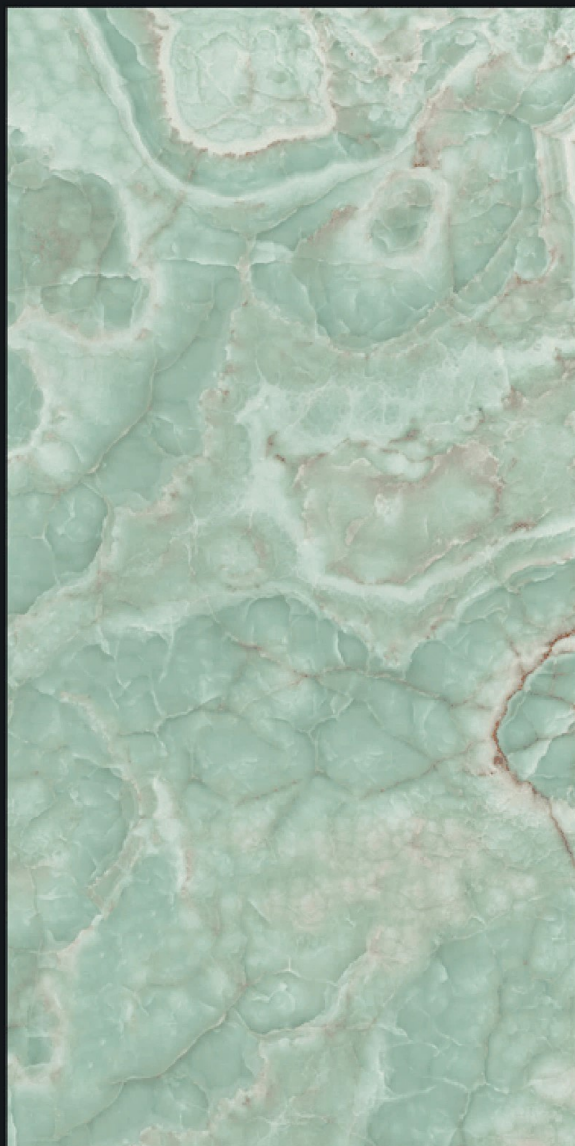

KOSMA
COLLECTION

800x1600mm

GEMSER
TILES
Luxurious Sparkling

SATELLITE ONYX