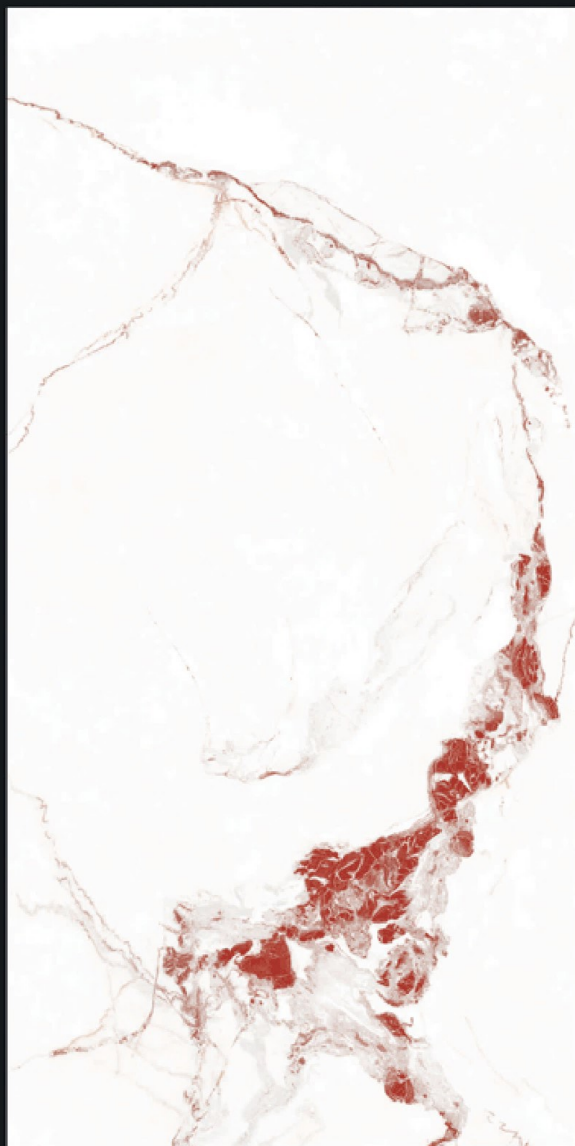

800x1600mm

GEMSER
TILES
Luxurious Sparkling

VIOLA SCARLET

GLOSSY FINISH

EMULATE PERFECTION

800X1600MM

Design.

VIOLA SCARLET